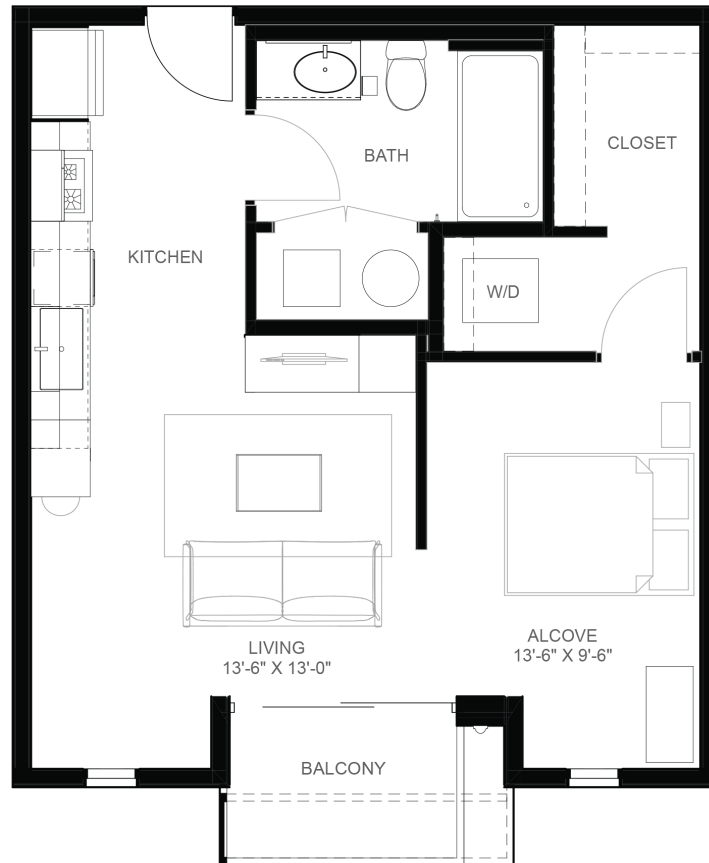

THE VOLTA

1 BEDROOM | 1 BATHROOM
550 SF | LEVEL 1

400 SW 7th Street | Des Moines, IA 50309

515.669.5952

EdisonDSM.com

©2020 Hubbell. All Rights Reserved. Drawings are artist's renderings and not architectural blueprints. Dimensions are approximate. Dimensions and options may vary. Drawings may show upgrades that are not standard. Information subject to change without notice. Trade Secret and proprietary information per chapter 550 of Iowa code. This information is believed to be accurate and true, however cannot be guaranteed by the listing firm or agent and is not a substitute for any verification, inspection or warranty the purchaser may wish to obtain. An Equal Opportunity Company. Equal Housing Opportunity.

THE VOLTA

1 BEDROOM | 1 BATHROOM
590 SF | LEVELS 2 & 3

400 SW 7th Street | Des Moines, IA 50309

515.669.5952

EdisonDSM.com

©2020 Hubbell. All Rights Reserved. Drawings are artist's renderings and not architectural blueprints. Dimensions are approximate. Dimensions and options may vary. Drawings may show upgrades that are not standard. Information subject to change without notice. Trade Secret and proprietary information per chapter 550 of Iowa code. This information is believed to be accurate and true, however cannot be guaranteed by the listing firm or agent and is not a substitute for any verification, inspection or warranty the purchaser may wish to obtain. An Equal Opportunity Company. Equal Housing Opportunity.