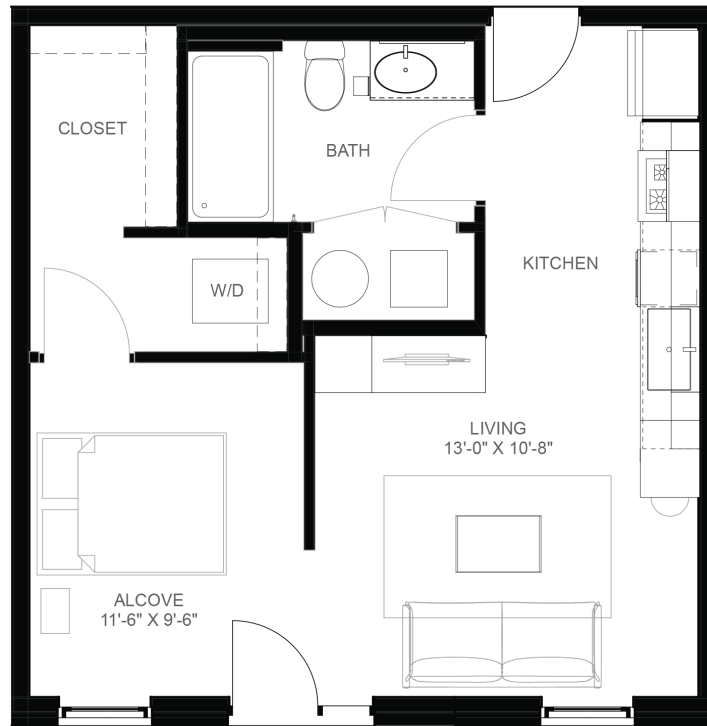

THE VOLTA

1 BEDROOM | 1 BATHROOM
550 SF | LEVEL 1

400 SW 7th Street | Des Moines, IA 50309

515.669.5952

EdisonDSM.com

©2020 Hubbell. All Rights Reserved. Drawings are artist's renderings and not architectural blueprints. Dimensions are approximate. Dimensions and options may vary. Drawings may show upgrades that are not standard. Information subject to change without notice. Trade Secret and proprietary information per chapter 550 of Iowa code. This information is believed to be accurate and true, however cannot be guaranteed by the listing firm or agent and is not a substitute for any verification, inspection or warranty the purchaser may wish to obtain. An Equal Opportunity Company. Equal Housing Opportunity.

THE VOLTA

1 BEDROOM | 1 BATHROOM
590 SF | LEVELS 2 & 3

400 SW 7th Street | Des Moines, IA 50309

515.669.5952

EdisonDSM.com

©2020 Hubbell. All Rights Reserved. Drawings are artist's renderings and not architectural blueprints. Dimensions are approximate. Dimensions and options may vary. Drawings may show upgrades that are not standard. Information subject to change without notice. Trade Secret and proprietary information per chapter 550 of Iowa code. This information is believed to be accurate and true, however cannot be guaranteed by the listing firm or agent and is not a substitute for any verification, inspection or warranty the purchaser may wish to obtain. An Equal Opportunity Company. Equal Housing Opportunity.