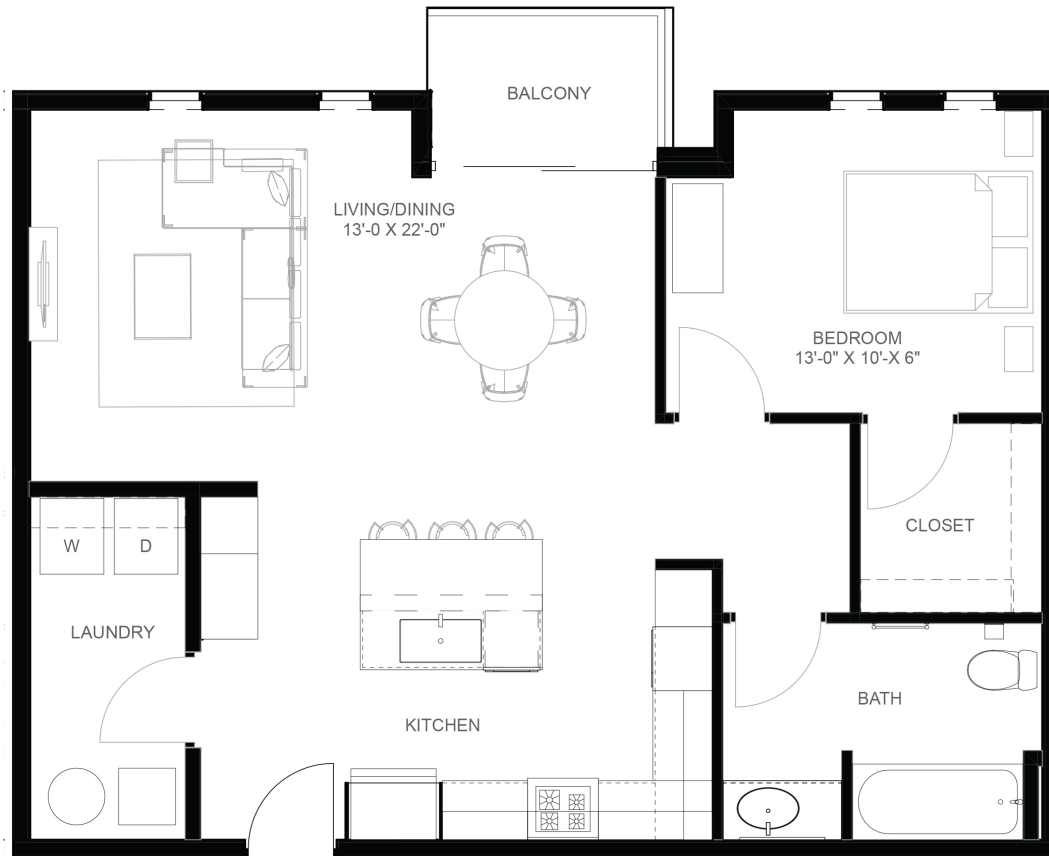

THE WATSON

1 BEDROOM | 1 BATHROOM

891 SF | LEVEL 2

400 SW 7th Street | Des Moines, IA 50309

515.669.5952

EdisonDSM.com

©2020 Hubbell. All Rights Reserved. Drawings are artist's renderings and not architectural blueprints. Dimensions are approximate. Dimensions and options may vary. Drawings may show upgrades that are not standard. Information subject to change without notice. Trade Secret and proprietary information per chapter 550 of Iowa code. This information is believed to be accurate and true, however cannot be guaranteed by the listing firm or agent and is not a substitute for any verification, inspection or warranty the purchaser may wish to obtain. An Equal Opportunity Company. Equal Housing Opportunity.